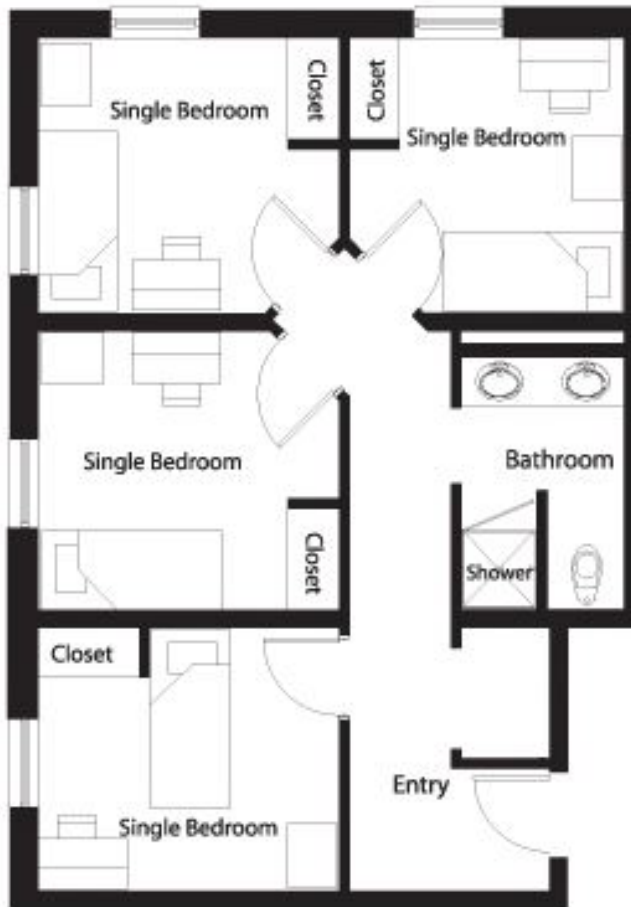

College Avenue Four Person Single Suite

Typical Four Person Single Suite

Dimensions

- Approximate Room Dimensions:
11' x 12'
- Approximate Window Dimensions:
(1) 3'4" w single
- Approximate Closet Dimensions:
(1) 4' w x 2' d with no doors
 - Floor to top of shelf: 5'
 - Top of shelf to ceiling: 1'6"

Each suite has:

- Full restroom
- Full-length mirror
- 2" blinds

Each student has:

- Bunkable, height-adjustable bed
 - *bed heights are adjustable, lowest setting is 5" the highest setting is 2'7" between the bottom of the metal bed frame to the floor
- Mattress, mattress pad
- Desk, desk chair
- Study hutch with task light and tackboard
- Two-drawer mobile pedestal
- Three-drawer dresser
- Wall-mounted 3' x 4' tackboard
- Closet with shelf
- Trash can
- Digital cable TV jack and service
- Ethernet jack and service & wireless service